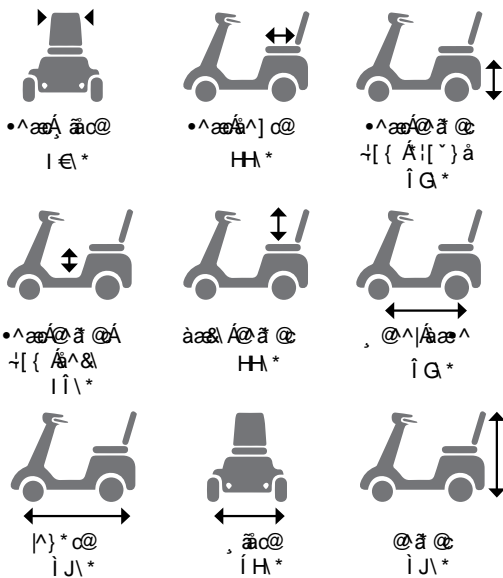

T æÁ] ^^á	í È\ \ @Á È\ ] @
Ü æ * ^Á] Á	Fí \ \ ÁÆ € ā
V \ } ÁÜ æ ā •	FFH& Á Á I È Á
Ö \ [\ ] á ÁÖ \ ^ æ æ &	ĩ È & Á Á Á
T [d :	Ö Ö Á G X È Á € Y Á Ü æ æ * ð Á í € Y Á Ü æ D
Ö \ ] d [\ \ ^:	Ü Ö Á Ü Ö : æ Á Á í
Ó æ æ \ ^	Š á } Á Ó æ æ \ ^ Á G X È Á F È Ö P Á Á] &
Ö Ö æ * ^:	í Ö Á - È Á æ á
Ö \ æ æ } c	í Á Á ^ * \ ^ •
Ö \ ] á Y @ \ ]	ĩ Á Ü W Á a ^
Ü ^ æ Á Y @ \ ]	ĩ Á Ü W Á a ^
Ó æ ^	Q ö \ ] á ^) È Á ^ * ^) \ ^ : æ æ ^ È Á \ & d [{ æ } ^ c æ
Y á á @ Ö æ æ æ æ	FFI \ * Á

K Y \ \ H f \ [\ ]
Ó æ æ æ Ó æ Á Y ð ^ æ Ó æ æ \ ^ Á Ü æ V \ ç Á Ü æ æ \ ^ Á
FFI \ * G È Á * F È \ * Á Á Á