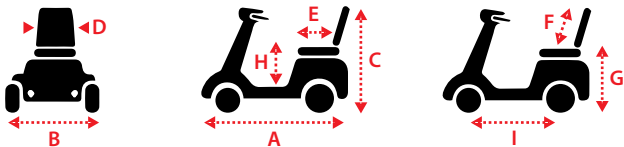

Mobility Zone

Merits Eco 745 PLUS Scooter

Features

- Stylish eye catching design with attractive modern colour range
- This new design offers generous foot space & leg room, also with large battery capacity
- Loop handlebars offer comfortable finger or thumb throttle operation
- Adjustable high back contoured seat with simple operation of slide and swivel mechanisms to allow maximum user comfort
- Infinite adjustment of steering tiller allowing everyone to easily find a comfortable position
- High mount charger socket means easy access when charging
- 11" wheels which provide extra ground clearance
- Adjustable suspension to give maximum comfort
- 4 pole motor delivering more power
- Adjustable power saving LED headlight, indicators front and rear, rear tail lights and brake lights
- Built in speed reduction switch which is activated when turning offering exceptional safety.

Dimensions:

Overall Dimension A x B x C	132 x 61 x 102cm/52 x 24 x 40"
Seat Dimension : D x E x F	46 x 40 x 46cm/18 x 16 x 18"
Seat Height from Ground : G	61-66cm/24-26"
Seat Height from Deck : H	44-49cm/17-19"
Wheel Base : I	98cm/38"

Weight:

base	battery/ea	seat	total with battery	capacity
51/112	16/35	15/33	98/217	150/330

Specs

Max Speed	10kph/6.25mph
Range	30-40km/20-26mi
Turn Radius	167cm/66"
Ground clearance	10cm/3.9"
Motor	DC 24V, 350W (Rating)/1200W (Max)
Controller	S-Drive 120A
Battery	12V/55 - 60A/H x 2pcs
Charger	4A off-board
Gradient	6°
Front Wheel	11" Pneumatic tire
Rear Wheel	11" Pneumatic tire
Brake	intelligent, regenerative, electromagnetic brakes